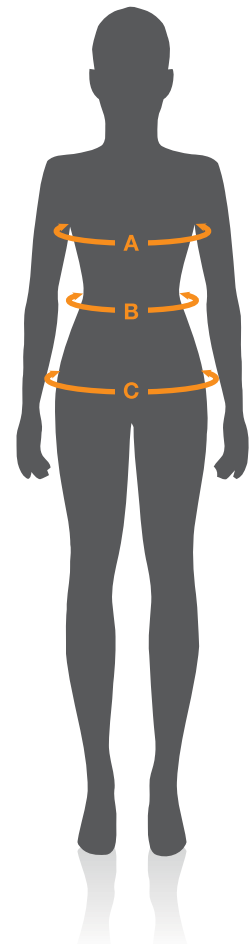

SIZING CHART

SIZE CHARTS - WOMENS

Please note that not all products are available in all listed sizes.

WOMENS TOPS

SIZE	A: BUST		B: WAIST		C: HIP	
	IN	CM	IN	CM	IN	CM
8	33 - 35"	83 - 88cm	25 - 27"	63 - 68cm	36 - 38"	89 - 94cm
10	35 - 37"	88 - 93cm	27 - 29"	68 - 73cm	38 - 40"	94 - 99cm
12	37 - 39"	93 - 98cm	29 - 31"	73 - 78cm	40 - 42"	99 - 104cm
14	39 - 41"	98 - 103cm	31 - 33"	78 - 83cm	42 - 44"	104 - 109cm
16	41 - 43"	103 - 108cm	33 - 35"	83 - 88cm	44 - 46"	109 - 114cm
18	43 - 45"	108 - 113cm	35 - 37"	88 - 93cm	46 - 48"	114 - 119cm
20	45 - 47"	113 - 118cm	37 - 39"	93 - 98cm	48 - 50"	119 - 124cm
22	47 - 49"	118 - 123cm	39 - 41"	98 - 103cm	50 - 52"	124 - 129cm

WOMENS BOTTOMS

SIZE	B: WAIST		C: HIP	
	IN	CM	IN	CM
8	25 - 27"	63 - 68cm	36 - 38"	89 - 94cm
10	27 - 29"	68 - 73cm	38 - 40"	94 - 99cm
12	29 - 31"	73 - 78cm	40 - 42"	99 - 104cm
14	31 - 33"	78 - 83cm	42 - 44"	104 - 109cm
16	33 - 35"	83 - 88cm	44 - 46"	109 - 114cm
18	35 - 37"	88 - 93cm	46 - 48"	114 - 119cm
20	37 - 39"	93 - 98cm	48 - 50"	119 - 124cm
22	39 - 41"	98 - 103cm	50 - 52"	124 - 129cm

PLEASE NOTE: All measurements displayed are body measurements, not garment.
Playing Jerseys and Guernseys have been designed as performance garments and as such are tight fitting.